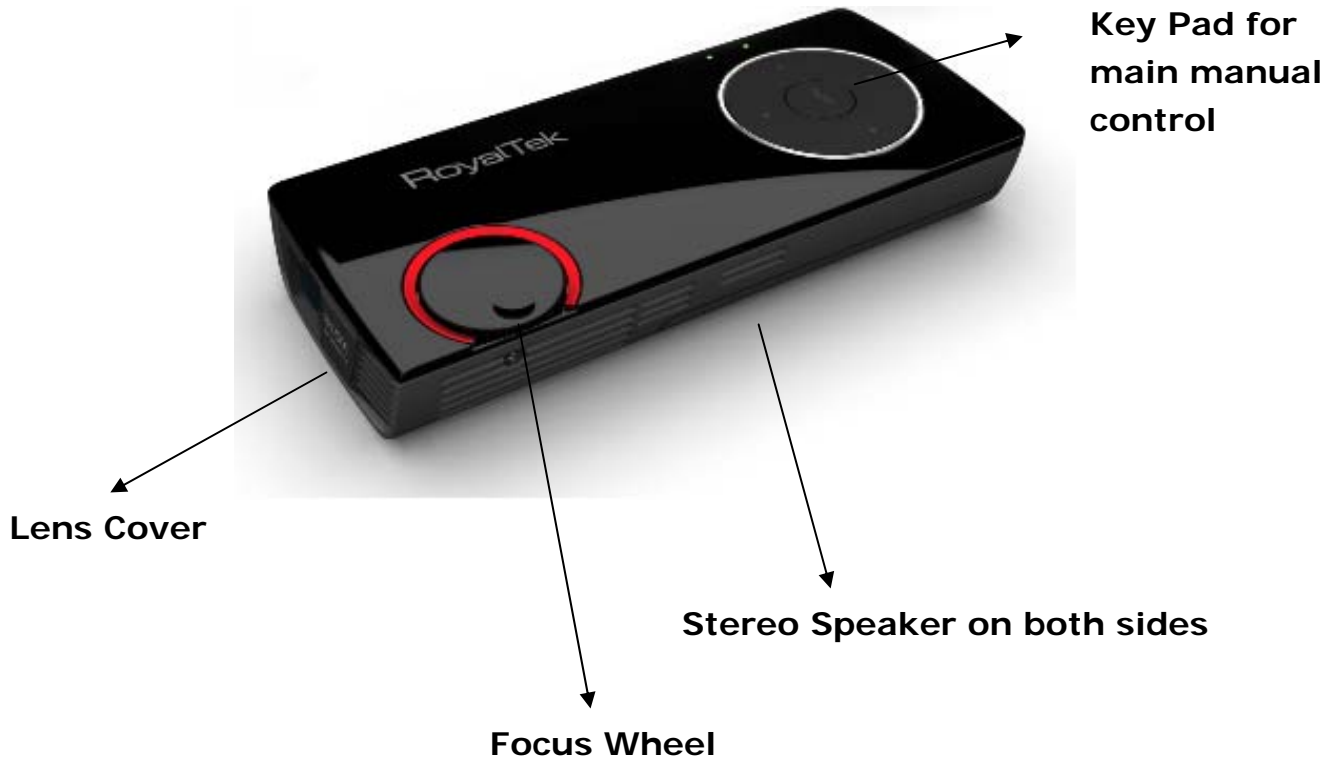

Outline Description

Fitting the battery

1. Slide the battery cover.

2. Insert the battery

3. Replace the battery cover and slide it up gently until hearing a click.

Accessory

RCA cable		VGA cable	
AC adaptor		Battery	
Carry pouch		Tripod	
Remote controller (Option)			

Key Pad

Function	Description
▲	Up/Luminance selection
▼	Down, CVBS mode/PC mode selection
◀	Left / Volume down
▶	Right / Volume up
MENU	Menu/Exit (Resume)

Remote Controller

Function	Description
Ⓜ	Suspend / Resume
🔇	Mute
▲	Normal mode : Luminance selection OSD mode : Up
▼	Normal mode : CVBS/PC input selection OSD mode : Down
◀	Left
▶	Right
MENU	Menu/Exit
📺	CVBS/PC input selection
AUTO	Using mode selection
+ VOL	Volume up
- VOL	Volume down

OSD (On Screen Display)

No source

Basic Functions

Function	Description
Input	Composite/PC
Luminance	0, 25, 50, 75, 100

PC - HV mode

Basic Functions

Function	Description
Input	Composite/PC
Luminance	0, 25, 50, 75, 100
Mode	User, Movie, P.P.T, Photo

* The RGB parameter can be adjusted for personal preferred (the sum of RGB parameter is 250)

Utility

Function	Description
Sleep Timer	OFF, 30, 60, 90, 120, 150Min
Key LED Time	ON, 5, 10, 15, 20, 25, 30sec
Auto Adjust	Auto adjust display
Auto Color	Auto adjust color
Language	English/Traditional Chinese
Reset	Factory default
FW Version	Show the Firmware version